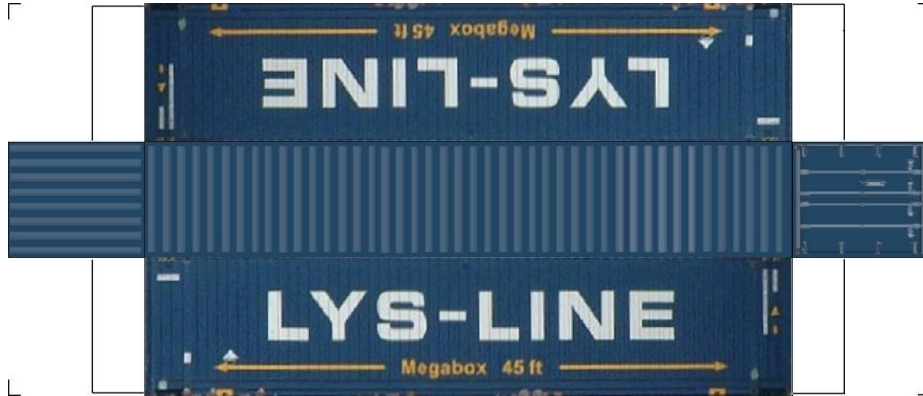

BUILD YOUR OWN (N SCALE) 45ft HIGH CUBE CONTAINERS

[Click to watch instructional video](#)

BUILD YOUR OWN (45ft HIGH CUBE CONTAINERS) N SCALE

Drawn By
www.krafttrains.com